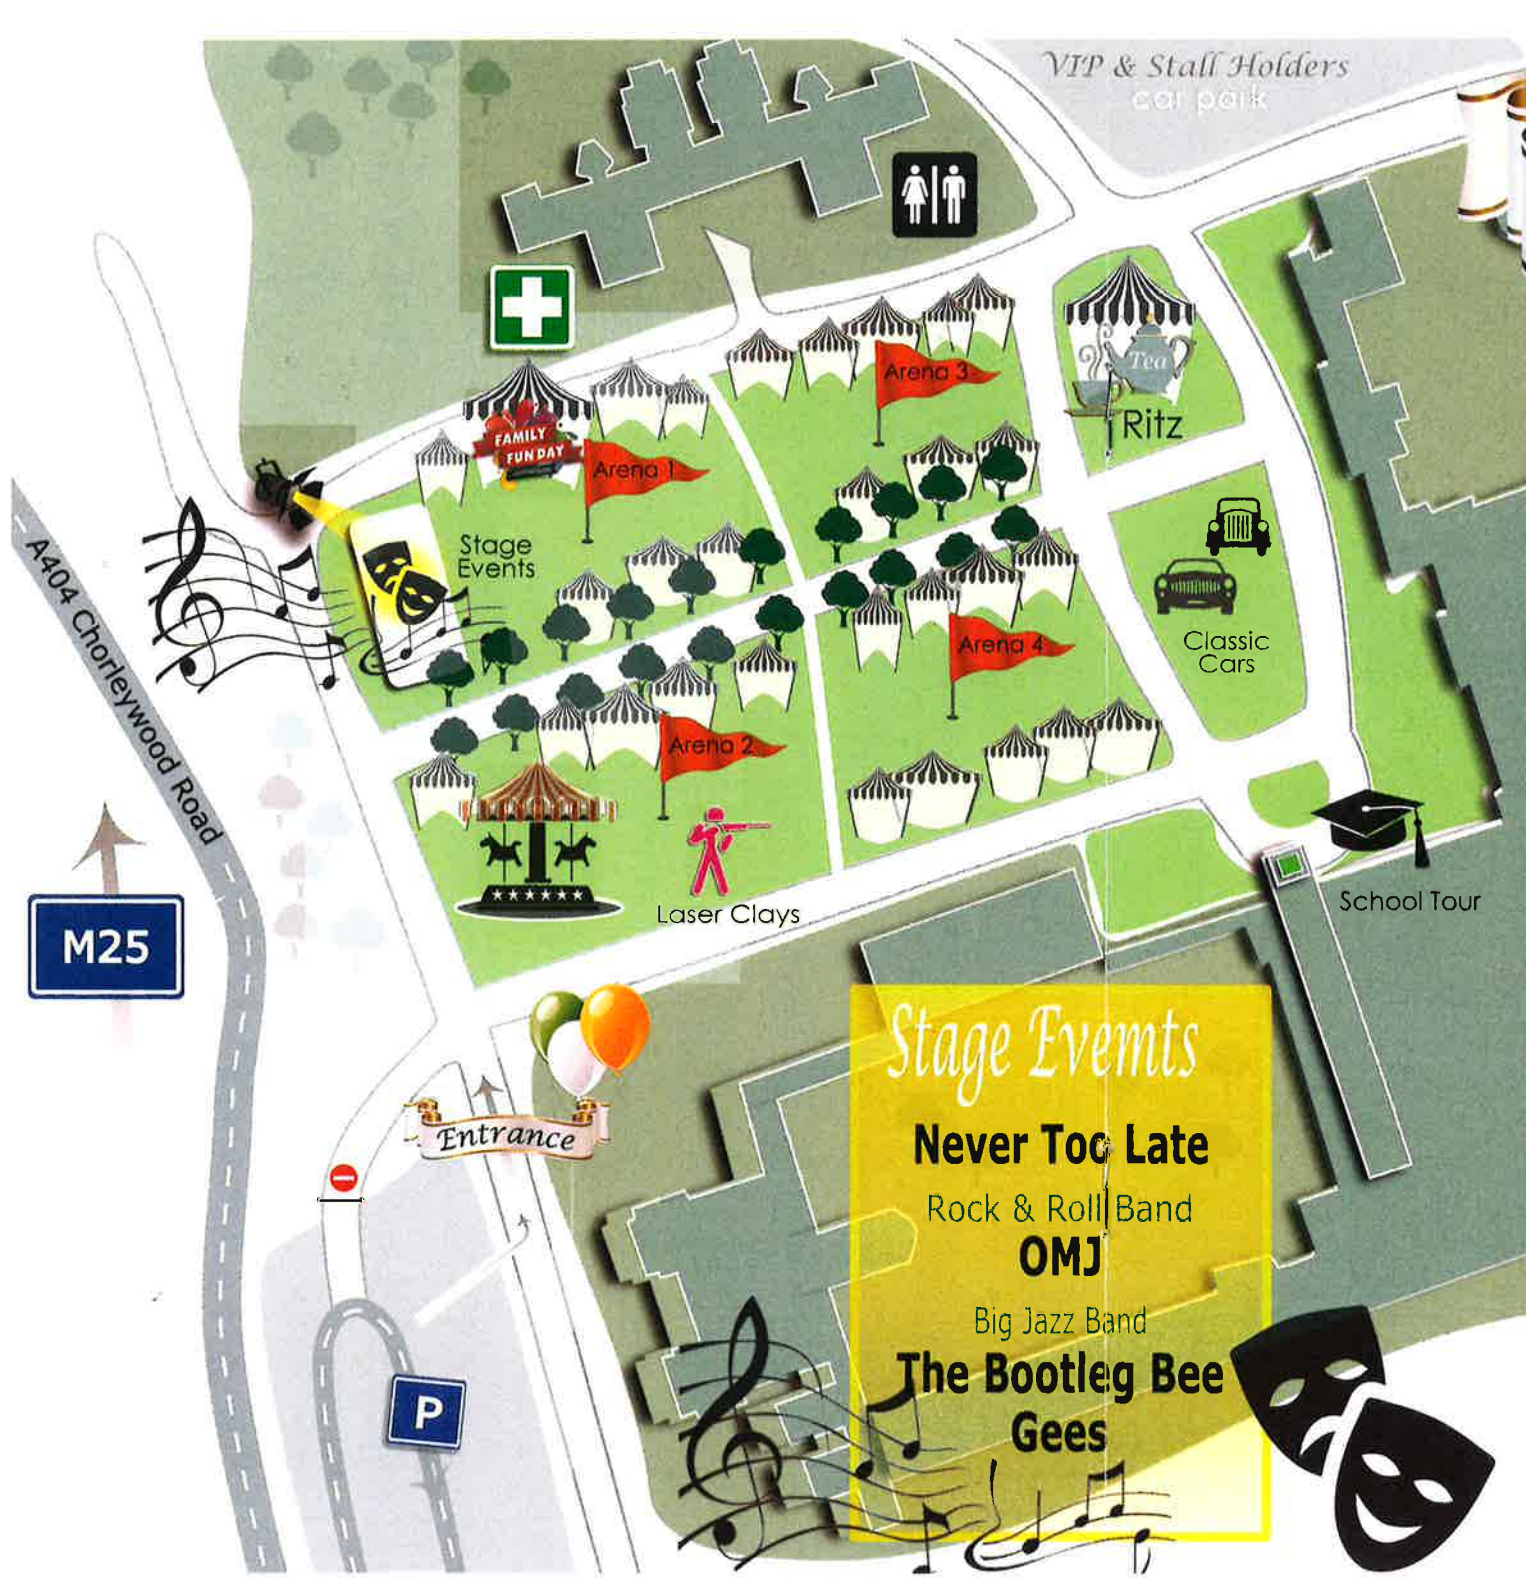

meet the team at their stand
Herts Air Ambulance

watch the *Fly Over*

Rickmansworth Girls School, Herts WD3 4HF

Doors Open 11:00am 'til 4:00pm

www.hertsfamilyfunday.com

FAMILY

FUNDAY

HERTFORDSHIRE

With grateful thanks to

Stage Events
Never Too Late
Rock & Roll Band
OMJ
Big Jazz Band
The Bootleg Bee Gees

STALLS

- Mystic Mark Magic** (Hertford Lodge)
- Giant Electric Buzzer Game** (Hertfords Lodge)
- Herts Air Ambulance**
- Panning For Gold** (Salisbury Union Lodge)
- Katie Cook's Cakes**(Old Albanian Lodge)
- Strawberry Fields Forever** (Verulam Lodge)
- Coconut Shy** (Old Verulamians Lodge)
- Shooting Gallery (Water Guns)** (Oxhey Lodge)
- Doll's House** (Oxhey Lodge)
- Guess Wot?** (Chiltern Lodge)
- Play Your Cards Right** (Bissei Lodge)
- Wood Turning** (Goffs Oak Lodge)
- The Order of Women Freemasons**
- Costume Jewellery** (Goffs Oak Lodge)
- Laser Clay Shoot** (Lodge of True Aim)
- Coins at the Bottle** (Old Hertfordian Lodge)
- Mini Pitch & Putt** (High Stone Lodge)
- Balls in The Bucket** (Queen's Oak Lodge)
- Smash the Egg & Splat the Rat** (Waltham Cross Lodge)
- Spin the Bottle** (Gorhambury Lodge)
- Water Sponge Stocks** (Sherrards Lodge)
- Loo Rolls** (Light Blues)
- Help For Heroes**
- Duck Rescue** (MTSFC Fishing Charity)
- Tombola** (Ashwell House)

...and a wide variety of Craft Charity Stalls!

Food & Drink

- Barbecue/Paella** (Cloisters Centre)
 - Hog Roast** (Rickmansworth Lodge)
 - Bar Craft Beers & Ciders** (Rickmansworth Lodge)
 - Ice Cream**
 - Tea served "Ritz" Style** (Stortford Lodge)
 - Coffee**
- Soft Drinks also available from many of our Stalls

Entertainment

- Never Too Late - Rock & Roll Band**
- OMJ Big Jazz Band**
- SERV Blood Bikes**
- Classic Cars**
- Drag Motor Cycle Display** (Dacorun Lodge)
- Fairground**
- Canine Partners - Demonstration of working Dogs**
- Arena Events**